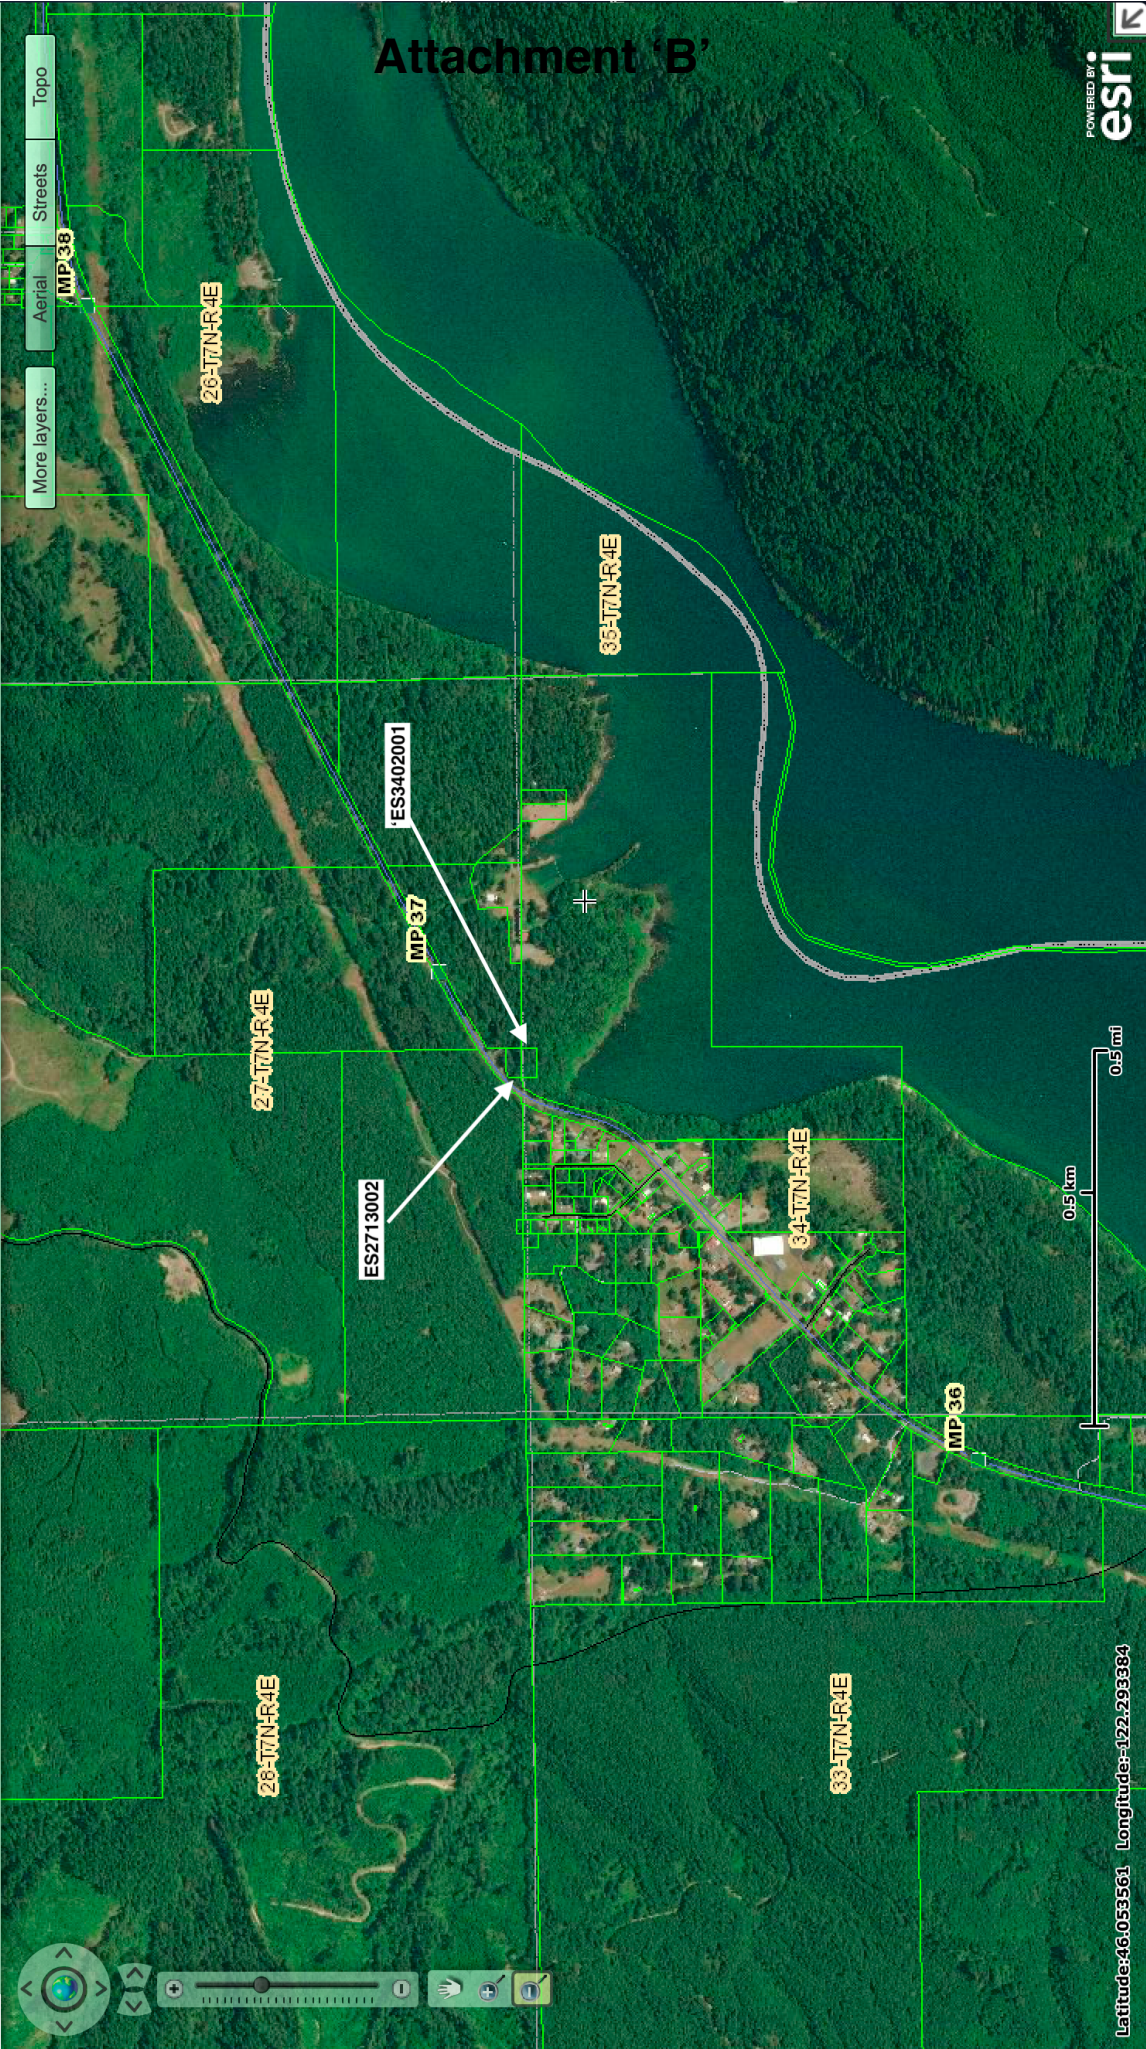

Attachment 'B'

REGIONAL AREA MAP

Attachment 'B'

LOCAL AREA MAP

Cowlitz County

Welcome to NetMaps -- your gateway to Cowlitz County maps an...

Feedback

More layers...
Aerial
Streets
Topo
MP 33

Attachment 'B'

POWERED BY
esri

Latitude: 46.059561 Longitude: -122.299384