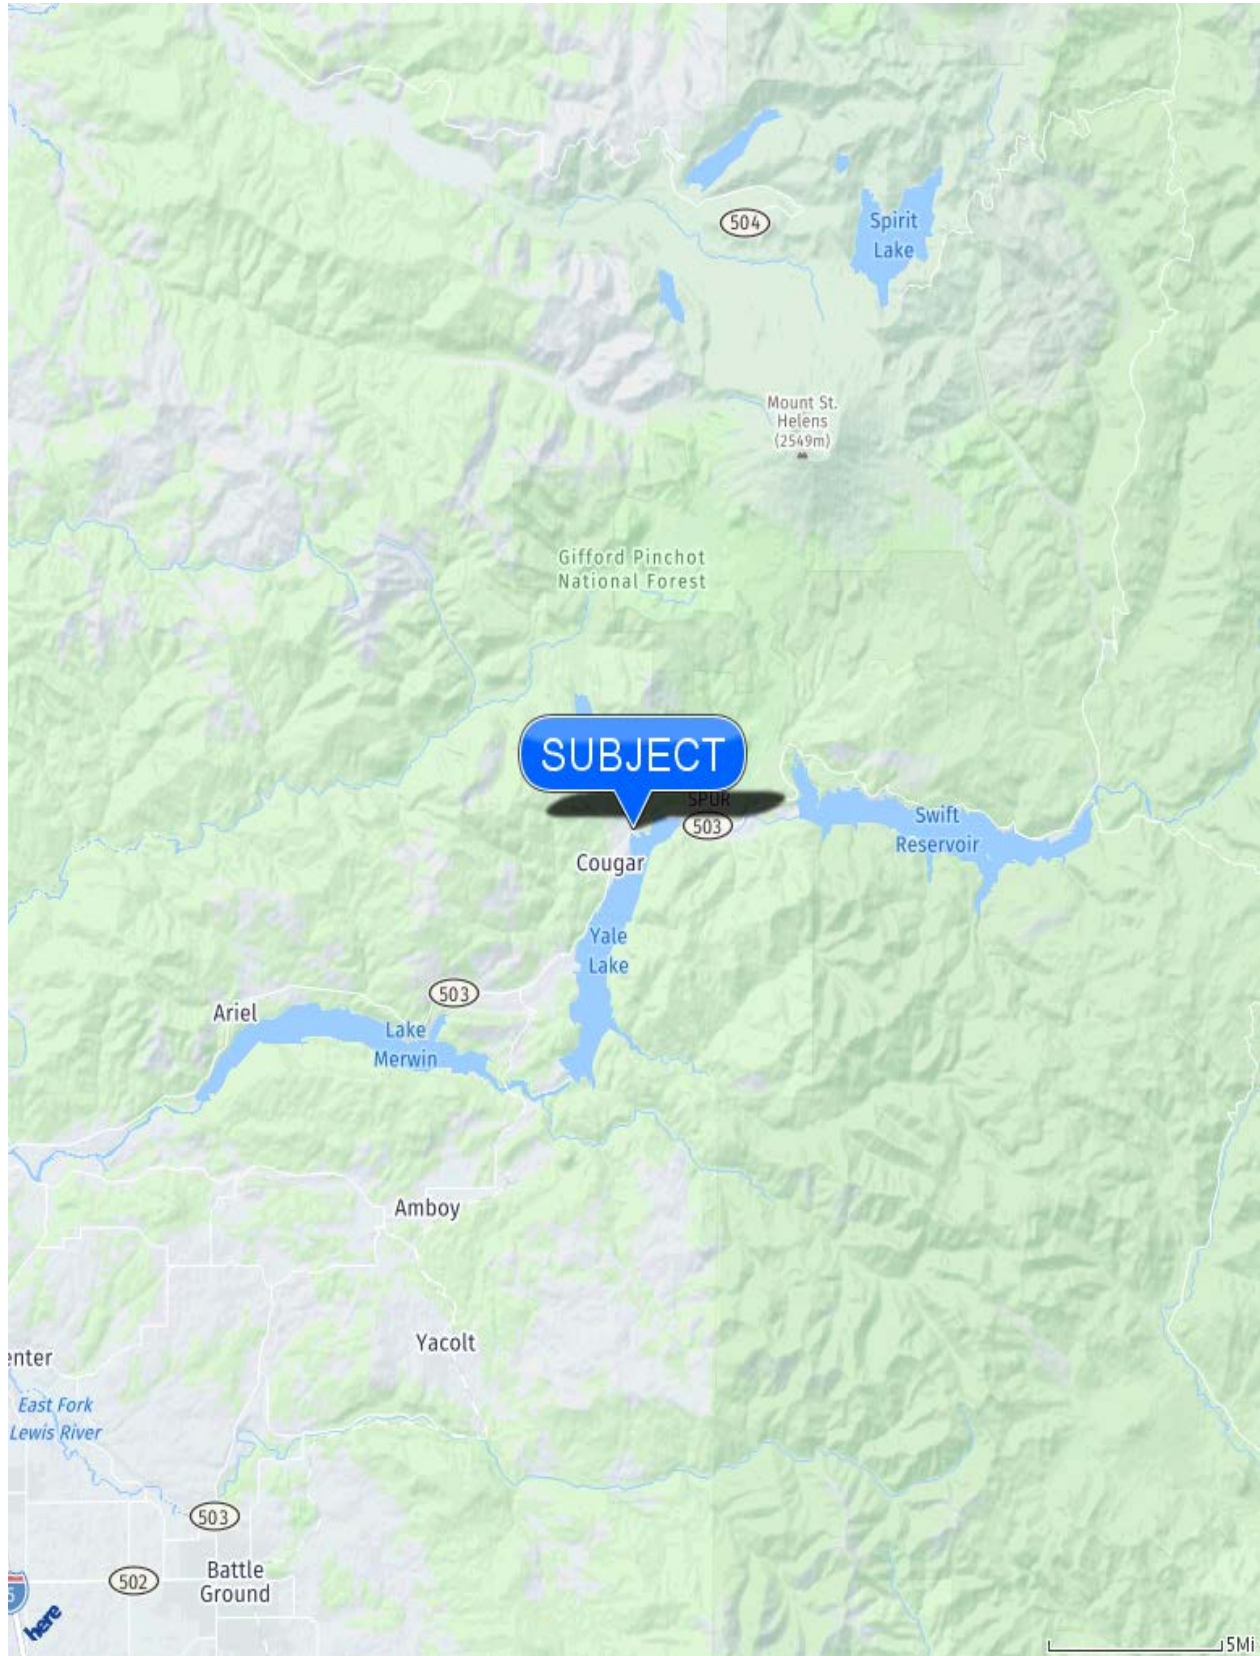

Attachment 'B'

REGIONAL AREA MAP

Attachment 'B'

LOCAL AREA MAP

Cowlitz County

Welcome to NetMaps -- your gateway to Cowlitz County maps an...

Feedback

More layers...
Aerial
Streets
Topo
MP 33

Attachment 'B'

POWERED BY
esri

Latitude: 46.059561 Longitude: -122.299384