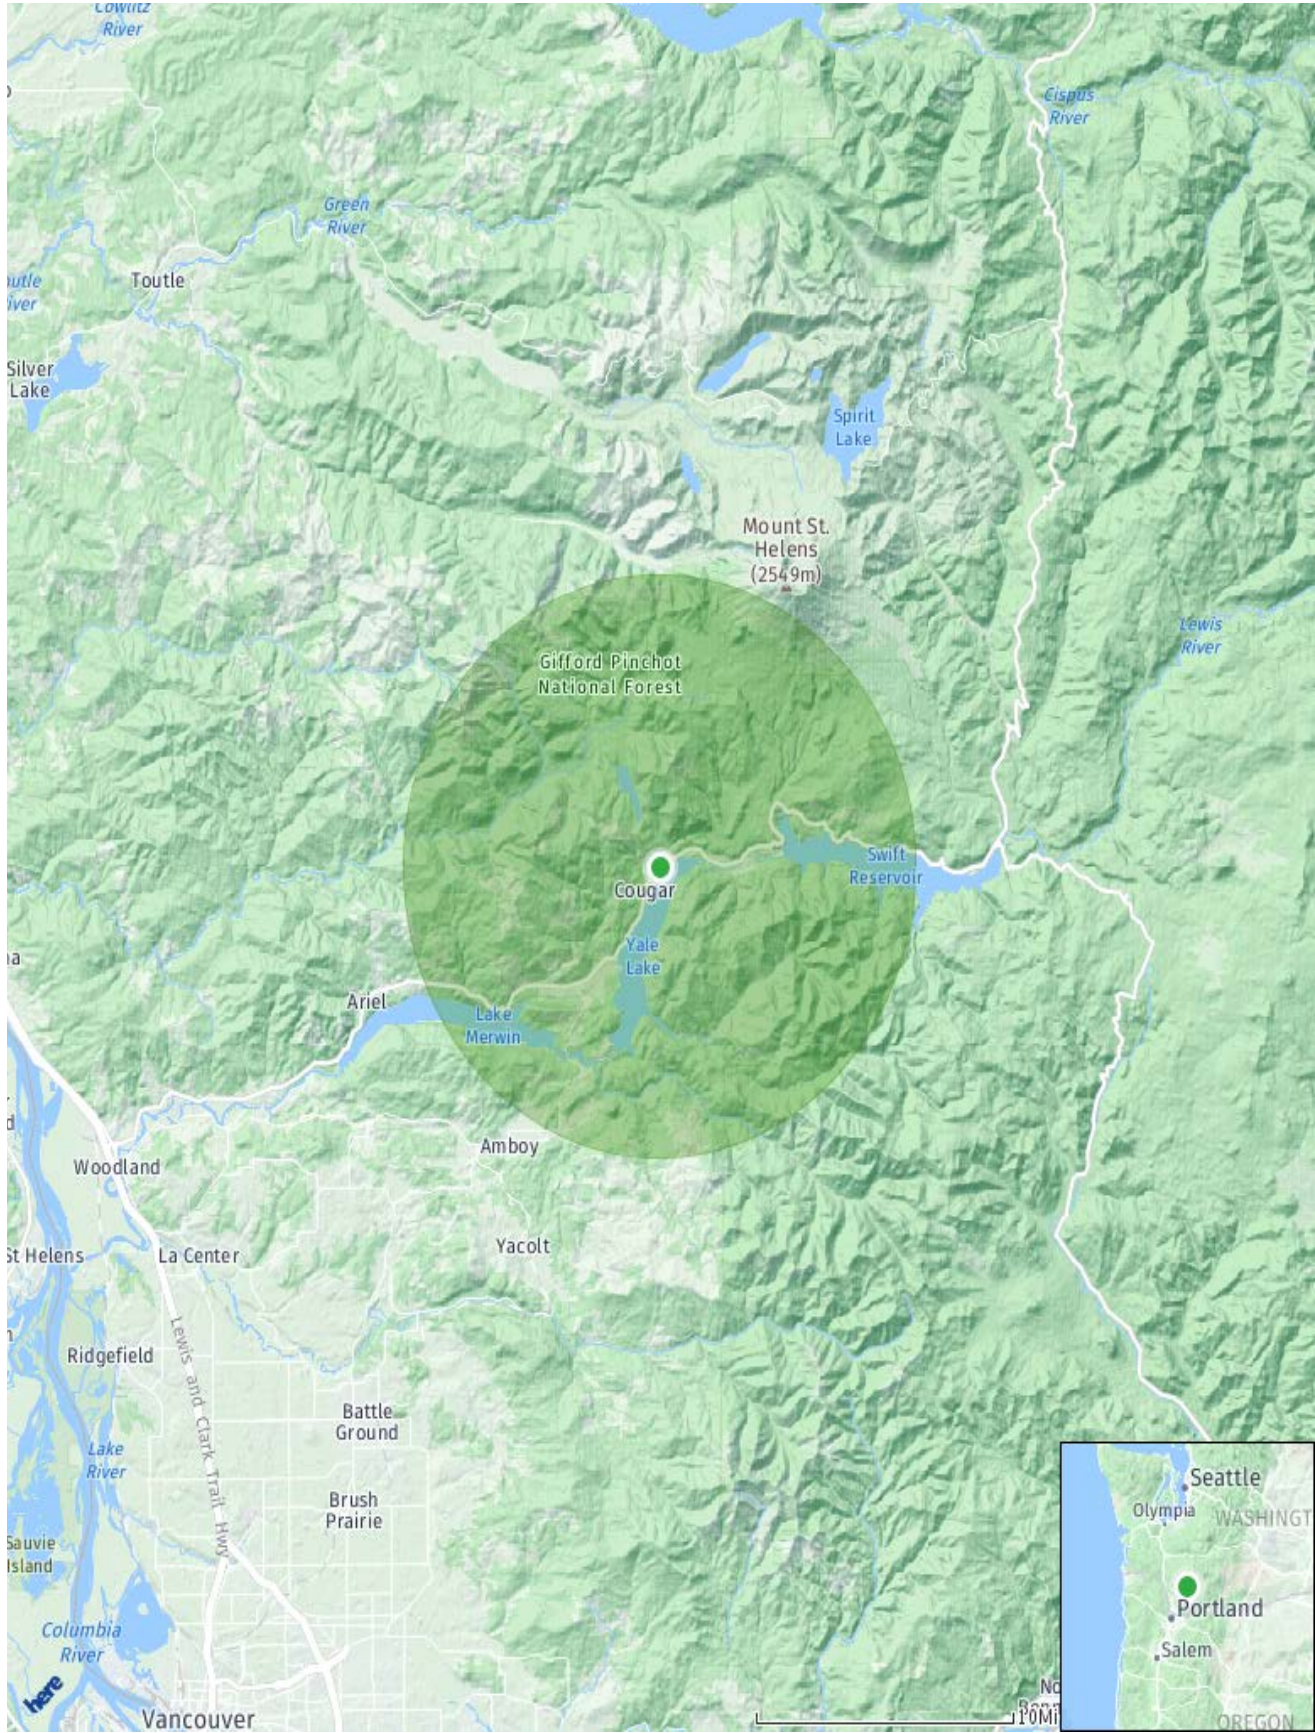

Attachment 'B'

REGIONAL AREA MAP

Attachment 'B'

LOCAL AREA MAP

Cowlitz County

Welcome to NetMaps -- your gateway to Cowlitz County maps an...

Feedback

More layers...
Aerial
Streets
Topo
MP 33

Attachment 'B'

POWERED BY
esri

Latitude: 46.059561 Longitude: -122.299384